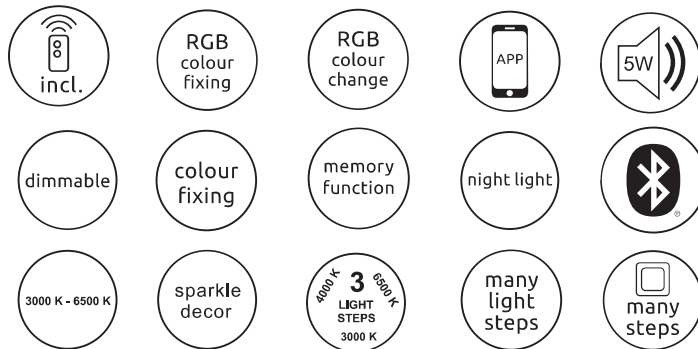

GLOBO
LIGHTING
www.globo-lighting.com
41329-18

B

Instruction video

41329-18.globo-lighting.com

Google Play

App download

App Store

App download